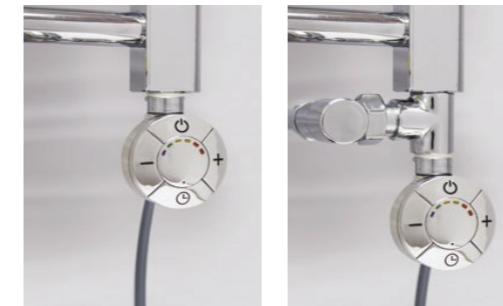

Smart timer thermostatic element

Electric

Dual Fuel

Polished finish

1200mm high version shown in Polished finish with Chrome Studio angled manual valves

VALVES & ACCESSORIES

The Rads 2 Rails valve collection has been specifically chosen to complement the radiators and towel rails range. All valve models offer high quality performance and elegant styling, all at competitive pricing.