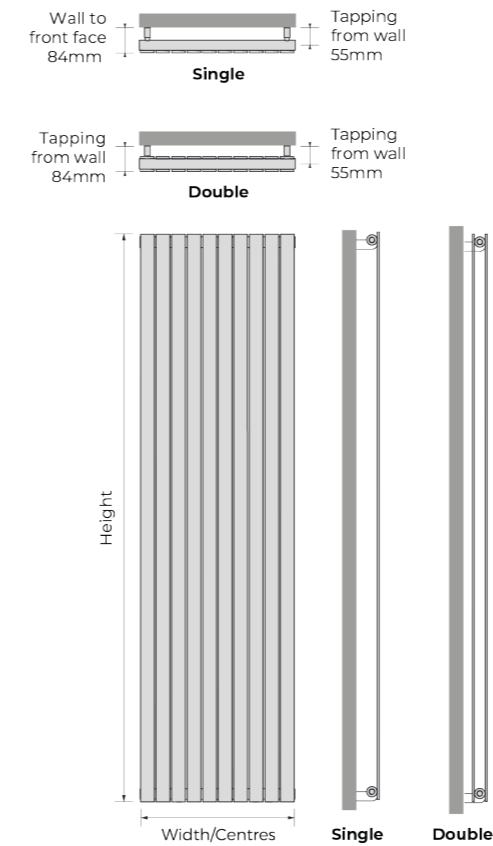

Tubes	Code	Finish	List Price		Height mm	Width mm	Output $\Delta T 50^{\circ}C$		Dry Weight kg	Water Content litres
			Ex VAT	Inc VAT			Watts	BTU		
Single										
5	NPRVWH-S-1828	White	£259.00	£310.80	1800	280	570	1945	10.39	3.82
8	NPRVWH-S-1844	White	£362.00	£434.40	1800	448	912	3112	16.62	6.10
10	NPRVWH-S-1856	White	£431.00	£517.20	1800	560	1140	3890	20.77	7.63
5	NPRVAN-S-1828	Anthracite	£324.00	£388.80	1800	280	570	1945	10.39	3.82
8	NPRVAN-S-1844	Anthracite	£453.00	£543.60	1800	448	912	3112	16.62	6.10
10	NPRVAN-S-1856	Anthracite	£539.00	£646.80	1800	560	1140	3890	20.77	7.63
5	NPRVCC-S-1828	Colours	£372.00	£446.40	1800	280	570	1945	10.39	3.82
8	NPRVCC-S-1844	Colours	£542.00	£650.40	1800	448	912	3112	16.62	6.10
10	NPRVCC-S-1856	Colours	£656.00	£787.20	1800	560	1140	3890	20.77	7.63
Double										
10	NPRVWH-D-1828	White	£472.00	£566.40	1800	280	825	2815	20.16	7.07
16	NPRVWH-D-1844	White	£654.00	£784.80	1800	448	1320	4504	32.26	11.31
20	NPRVWH-D-1856	White	£776.00	£931.20	1800	560	1650	5630	40.32	14.14
10	NPRVAN-D-1828	Anthracite	£590.00	£708.00	1800	280	825	2815	20.16	7.07
16	NPRVAN-D-1844	Anthracite	£818.00	£981.60	1800	448	1320	4504	32.26	11.31
20	NPRVAN-D-1856	Anthracite	£970.00	£1,164.00	1800	560	1650	5630	40.32	14.14
10	NPRVCC-D-1828	Colours	£624.00	£748.80	1800	280	825	2815	20.16	7.07
16	NPRVCC-D-1844	Colours	£896.00	£1,075.20	1800	448	1320	4504	32.26	11.31
20	NPRVCC-D-1856	Colours	£1,079.00	£1,294.80	1800	560	1650	5630	40.32	14.14

Single - Anthracite finish