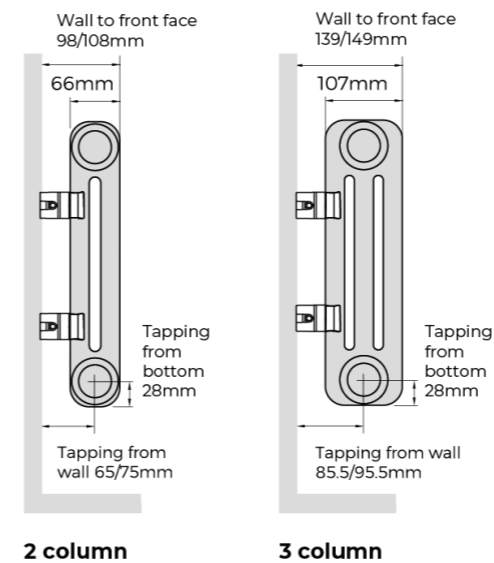

FITZROVIA VERTICAL

Colours

- Made in Italy
- Fully laser welded using latest technology
- Supplied complete with wall brackets
- Manufactured from 25mm diameter, 1.2mm thickness steel tubes
- Slip on feet and towel bar as optional extras
- Lightweight, modern alternative to cast iron radiators

Delivery	7 - 10 days	Operating up to (bar)	10	Warranty (years)	5

Sections	Code	List Price		Height mm	Width/Centres mm	Output ΔT 50°C		Dry Weight kg	Water Content litres
		Ex VAT	Inc VAT			Watts	BTU		
2 Column									
6	FCC-2-1800-06	£480.00	£576.00	1800	300	805	2747	15.60	9.48
8	FCC-2-1800-08	£632.00	£758.40	1800	392	1073	3661	20.80	12.64
11	FCC-2-1800-11	£859.00	£1,030.80	1800	530	1475	5033	28.60	17.38

3 Column									
6	FCC-3-1800-06	£605.00	£726.00	1800	300	1081	3688	23.46	14.10
8	FCC-3-1800-08	£798.00	£957.60	1800	392	1442	4920	31.28	18.80
11	FCC-3-1800-11	£1,088.00	£1,305.60	1800	530	1982	6763	43.01	25.85

Code	Description	List Price (per foot)		Recommended feet
		Ex VAT	Inc VAT	
Slip On Feet				
FITZC-02	Fitzrovia Colour Foot 2 Column	£43.75	£52.50	6-11 sections: 2
FITZC-03	Fitzrovia Colour Foot 3 Column	£43.75	£52.50	
Towel Bar				
FITZ-TB	Fitzrovia 8 Section Chrome Towel Bar	£65.00	£78.00	

See page 58 for Colour options

Matt Black finish