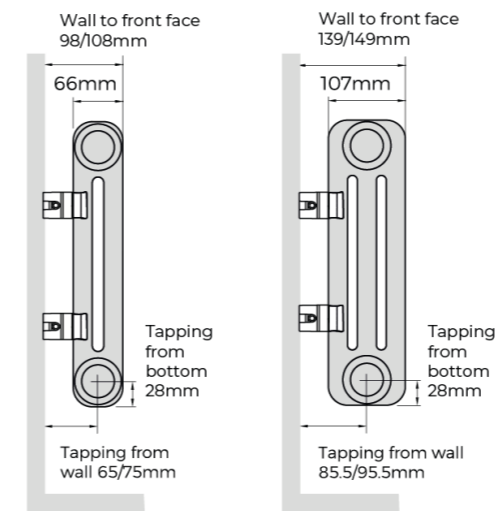

FITZROVIA VERTICAL

Anthracite

- Made in Italy
- Fully laser welded using latest technology
- Supplied complete with wall brackets
- Manufactured from 25mm diameter, 1.2mm thickness steel tubes
- Slip on feet and towel bar as optional extras
- Lightweight, modern alternative to cast iron radiators

Delivery	2 - 3 days	Operating up to (bar)	10	Warranty (years)	5

Sections	Code	List Price		Height mm	Width/Centres mm	Output ΔT 50°C		Dry Weight kg	Water Content litres
		Ex VAT	Inc VAT			Watts	BTU		

2 Column

6	FAN-2-1800-06	£375.00	£450.00	1800	300	805	2747	15.60	9.48
8	FAN-2-1800-08	£490.00	£588.00	1800	392	1073	3661	20.80	12.64
11	FAN-2-1800-11	£661.00	£793.20	1800	530	1475	5033	28.60	17.38

3 Column

6	FAN-3-1800-06	£486.00	£583.20	1800	300	1081	3688	23.46	14.10
8	FAN-3-1800-08	£638.00	£765.60	1800	392	1442	4920	31.28	18.80
11	FAN-3-1800-11	£865.00	£1,038.00	1800	530	1982	6763	43.01	25.85

Code	Description	List Price (per foot)		Recommended feet
		Ex VAT	Inc VAT	

Slip On Feet

FITZA-02	Fitzrovia Anthracite Foot 2 Column	£43.75	£52.50
FITZA-03	Fitzrovia Anthracite Foot 3 Column	£43.75	£52.50

Towel Bar

FITZ-TB	Fitzrovia 8 Section Chrome Towel Bar	£65.00	£78.00

2 column

3 column