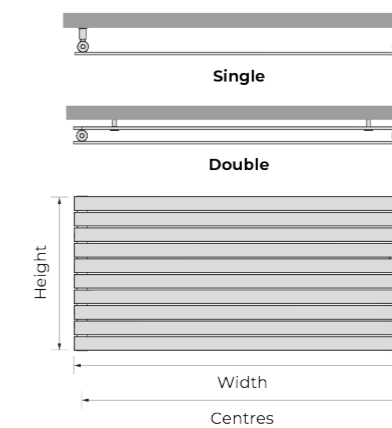

See page 58 for Colour options