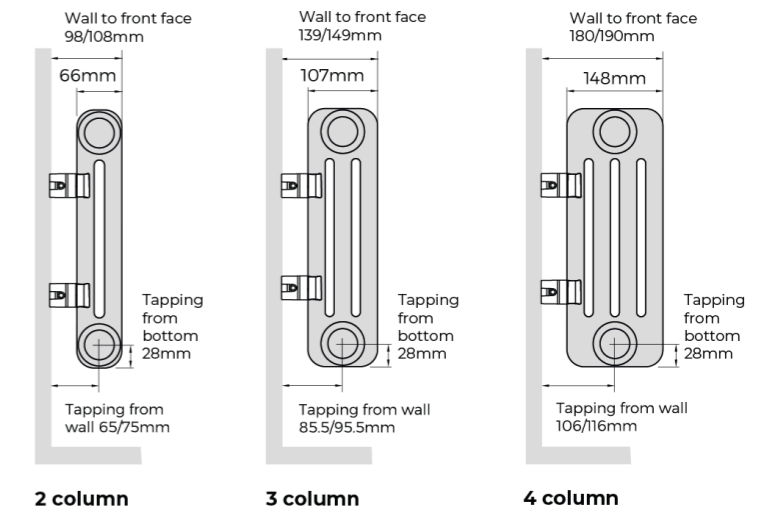

FITZROVIA HORIZONTAL

Anthracite

- Made in Italy
- Fully laser welded using latest technology
- Supplied complete with wall brackets
- Manufactured from 25mm diameter, 1.2mm thickness steel tubes
- Slip on feet and towel bar as optional extras
- Lightweight, modern alternative to cast iron radiators

Delivery	2 - 3 days	Operating up to (bar)	10	Warranty (years)	5