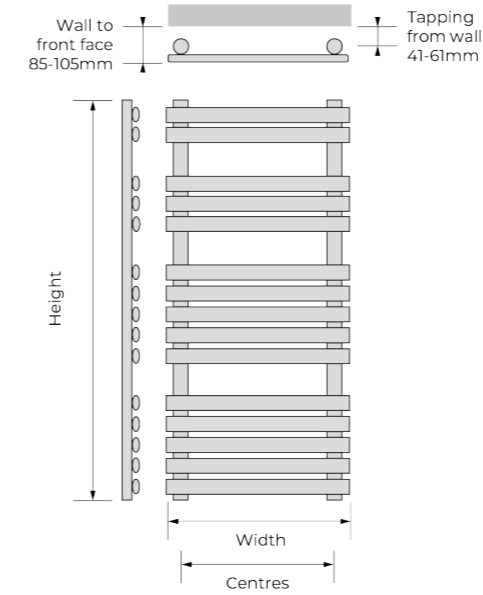

OVAL

Polished Stainless Steel

- 50mm x 25mm oval tubes
- Central Heating, Dual Fuel & Electric versions
- Smart IP44 rated electric element with 12 & 24 hour timer settings

Delivery	2 - 3 days	Operating up to (bar)	6	Warranty (years)	5*

Code	List Price		Height mm	Width mm	Centres mm	Output $\Delta T 50^{\circ}C$		Matching Element Watts	Dry Weight kg	Water Content litres
	Ex VAT	Inc VAT				Watts	BTU			

Central Heating

PAP-120-H-50	£400.00	£480.00	1200	500	450	805	2747	-	11.50	6.76

Dual Fuel

PAP-120-D-50	£485.00	£582.00	1200	500	406 #	805	2747	600	11.50	6.76

Code	List Price		Height mm	Width mm	Centres mm	Output		Matching Element Watts	Weight kg	Water Content litres
	Ex VAT	Inc VAT				Watts	BTU			

Electric

PAP-120-E-50	£485.00	£582.00	1200	500	-	600	-	-	18.26	-