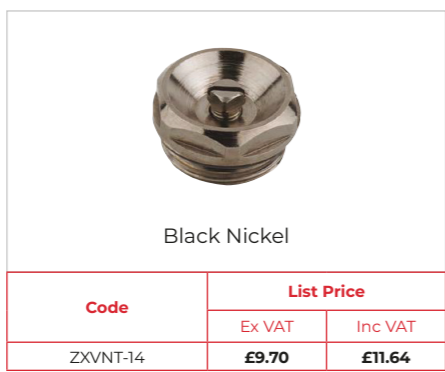

Black Nickel

| Code | List Price | |
|-----------|------------|---------|
| | Ex VAT | Inc VAT |
| PSKITC-13 | £86.00 | £103.20 |

Air Vents 1/2"

Antique Brass

| Code | List Price | |
|----------|------------|---------|
| | Ex VAT | Inc VAT |
| ZXVNT-10 | £7.30 | £8.76 |

Satin

| Code | List Price | |
|----------|------------|---------|
| | Ex VAT | Inc VAT |
| ZXVNT-11 | £8.50 | £10.20 |

Black

| Code | List Price | |
|----------|------------|---------|
| | Ex VAT | Inc VAT |
| ZXVNT-12 | £9.70 | £11.64 |

Antique Copper

| Code | List Price | |
|----------|------------|---------|
| | Ex VAT | Inc VAT |
| ZXVNT-13 | £8.50 | £10.20 |

Black Nickel

| Code | List Price | |
|----------|------------|---------|
| | Ex VAT | Inc VAT |
| ZXVNT-14 | £9.70 | £11.64 |