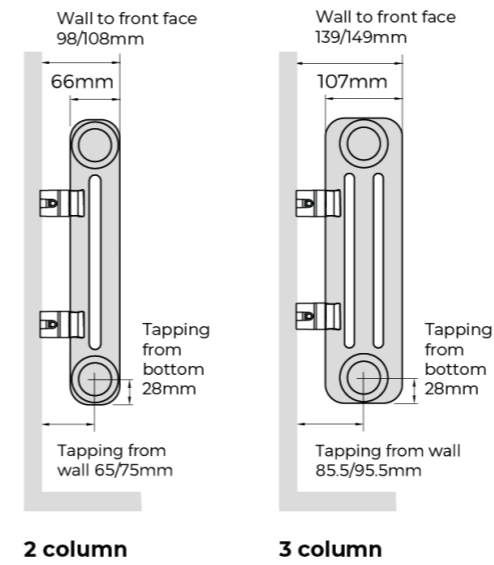

FITZROVIA VERTICAL

Raw

- Made in Italy
- Fully laser welded using latest technology
- Supplied complete with wall brackets
- Manufactured from 25mm diameter, 1.2mm thickness steel tubes
- Slip on feet and towel bar as optional extras
- Lightweight, modern alternative to cast iron radiators

Delivery	2 - 3 days	Operating up to (bar)	10	Warranty (years)	5

Sections	Code	List Price		Height mm	Width/Centres mm	Output $\Delta T 50^{\circ}C$		Dry Weight kg	Water Content litres
		Ex VAT	Inc VAT			Watts	BTU		

2 Column

6	FRA-2-1800-06	£375.00	£450.00	1800	300	805	2747	15.60	9.48
8	FRA-2-1800-08	£490.00	£588.00	1800	392	1073	3661	20.80	12.64
11	FRA-2-1800-11	£661.00	£793.20	1800	530	1475	5033	28.60	17.38

3 Column

6	FRA-3-1800-06	£486.00	£583.20	1800	300	1081	3688	23.46	14.10
8	FRA-3-1800-08	£638.00	£765.60	1800	392	1442	4920	31.28	18.80
11	FRA-3-1800-11	£865.00	£1,038.00	1800	530	1982	6763	43.01	25.85

Code	Description	List Price (per foot)		Recommended feet
		Ex VAT	Inc VAT	

Slip On Feet

FITZR-02	Fitzrovia Raw Foot 2 Column	£43.75	£52.50
FITZR-03	Fitzrovia Raw Foot 3 Column	£43.75	£52.50

Towel Bar

FITZ-TB	Fitzrovia 8 Section Chrome Towel Bar	£65.00	£78.00

Note: The Fitzrovia Raw offers a contemporary industrial look. It's finished in a clear lacquer, leaving the manufacturing marks on display to create a unique finish for every radiator.

2 column