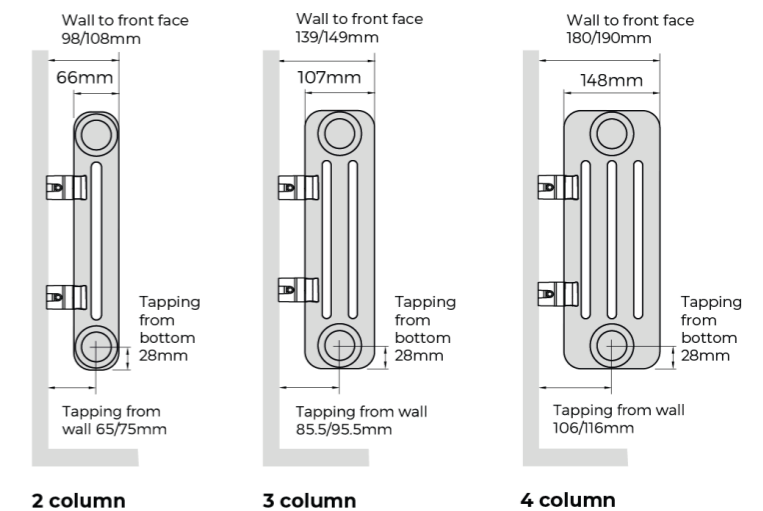

See page 58 for Colour options