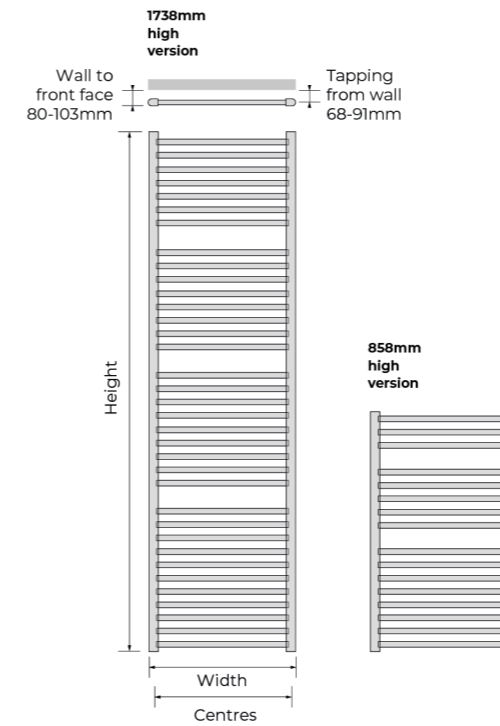

BROMPTON

Graphite

- Made in Italy
- 100% recycled and recyclable aluminium
- No external rusting
- Aleternum® treatment to prevent internal corrosion
- 25mm tubes

Delivery	2 - 3 days	Operating up to (bar)	16	Warranty (years)	12

Code	List Price		Height mm	Width mm	Centres mm	Output ΔT 50°C		Dry Weight kg	Water Content litres
	Ex VAT	Inc VAT				Watts	BTU		
Central Heating									
BRGR-0860-50	£337.00	£404.40	858	528	500	399	1361	3.40	2.90
BRGR-0860-60	£337.00	£404.40	858	628	600	457	1559	3.70	3.40
BRGR-1160-50	£382.00	£458.40	1152	528	500	544	1856	4.70	4.10
BRGR-1160-60	£382.00	£458.40	1152	628	600	630	2150	5.10	4.90
BRGR-1740-50	£497.00	£596.40	1738	528	500	850	2900	7.00	6.30
BRGR-1740-60	£497.00	£596.40	1738	628	600	994	3392	7.60	7.50

Graphite finish