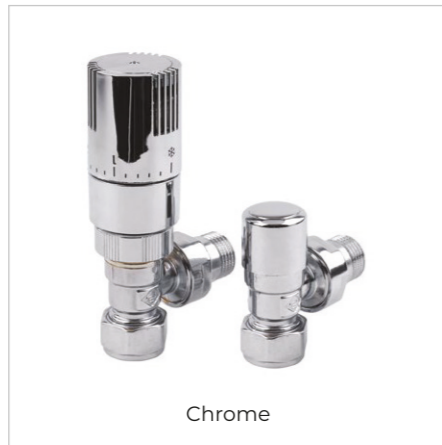

Code	List Price	
	Ex VAT	Inc VAT
VLVFIN-APTRV	£91.00	£109.20