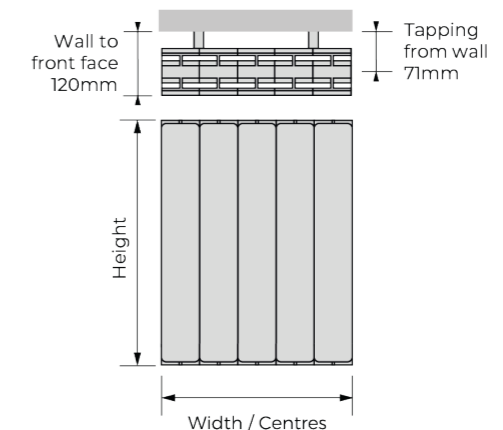

Shown in White with Chrome Studio TRV valves

Beaten Brass finish

Volcanic finish

RAL 3003 Flame Red finish

See page 58 for Colour options

HOLBORN 77 HORIZONTAL

White (RAL 9010) & Colours

- Made in Italy
- 100% recycled and recyclable aluminium
- Slim profile (77mm)
- Fast heat up times
- Lightweight, low water content
- Ideal for use with heat pumps - to calculate the output at ΔT 30°C, multiply the outputs below by 0.515