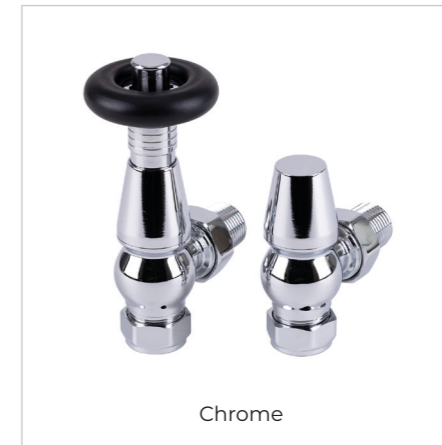

Smart timer thermostatic element

Electric

Dual Fuel

Polished finish

1200mm high version shown in Polished finish with Chrome Studio angled manual valves

VALVES & ACCESSORIES

The Rads 2 Rails valve collection has been specifically chosen to complement the radiators and towel rails range. All valve models offer high quality performance and elegant styling, all at competitive pricing.

| Code | List Price | |
|---------------|------------|---------|
| | Ex VAT | Inc VAT |
| VLVFIN-AABTRV | £130.00 | £156.00 |

Temple Angled TRV 15mm

| Code | List Price | |
|---------------|------------|---------|
| | Ex VAT | Inc VAT |
| VLVTEM-ABNTRV | £105.00 | £126.00 |