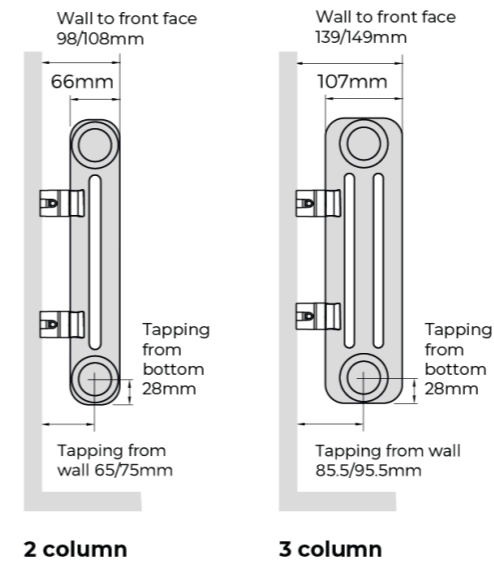

FITZROVIA VERTICAL

White (RAL 9016)

- Made in Italy
- Fully laser welded using latest technology
- Supplied complete with wall brackets
- Manufactured from 25mm diameter, 1.2mm thickness steel tubes
- Slip on feet and towel bar as optional extras
- Lightweight, modern alternative to cast iron radiators

Delivery	2 - 3 days	Operating up to (bar)	10	Warranty (years)	5

Sections	Code	List Price		Height mm	Width/Centres mm	Output ΔT 50°C		Dry Weight kg	Water Content litres
		Ex VAT	Inc VAT			Watts	BTU		
2 Column									
6	FWH-2-1800-06	£300.00	£360.00	1800	300	805	2747	15.60	9.48
8	FWH-2-1800-08	£392.00	£470.40	1800	392	1073	3661	20.80	12.64
11	FWH-2-1800-11	£529.00	£634.80	1800	530	1475	5033	28.60	17.38
3 Column									
6	FWH-3-1800-06	£389.00	£466.80	1800	300	1081	3688	23.46	14.10
8	FWH-3-1800-08	£510.00	£612.00	1800	392	1442	4920	31.28	18.80
11	FWH-3-1800-11	£692.00	£830.40	1800	530	1982	6763	43.01	25.85

Code	Description	List Price (per foot)		Recommended feet
		Ex VAT	Inc VAT	
Slip On Feet				
FITZW-02	Fitzrovia White Foot 2 Column	£35.00	£42.00	6-11 sections: 2
FITZW-03	Fitzrovia White Foot 3 Column	£35.00	£42.00	
Towel Bar				
FITZ-TB	Fitzrovia 8 Section Chrome Towel Bar	£65.00	£78.00	

White (RAL 9016) finish