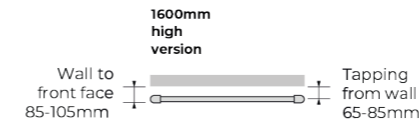

Code	List Price		Height mm	Width mm	Centres mm	Output		Matching Element Watts	Weight kg	Water Content litres
	Ex VAT	Inc VAT				Watts	BTU			

Electric										
NALCH-E-080-40	£205.00	£246.00	800	400	-	200	-	-	6.62	-
NALCH-E-080-50	£215.00	£258.00	800	500	-	300	-	-	7.69	-
NALCH-E-080-60	£224.00	£268.80	800	600	-	300	-	-	8.76	-
NALCH-E-100-40	£225.00	£270.00	1000	400	-	300	-	-	7.89	-
NALCH-E-100-50	£237.00	£284.40	1000	500	-	300	-	-	9.10	-
NALCH-E-100-60	£244.00	£292.80	1000	600	-	400	-	-	10.32	-
NALCH-E-120-40	£241.00	£289.20	1200	400	-	300	-	-	9.65	-
NALCH-E-120-50	£242.00	£290.40	1200	500	-	400	-	-	11.16	-
NALCH-E-120-60	£271.00	£325.20	1200	600	-	600	-	-	12.68	-
NALCH-E-160-40	£283.00	£339.60	1600	400	-	400	-	-	12.66	-
NALCH-E-160-50	£296.00	£355.20	1600	500	-	600	-	-	14.64	-
NALCH-E-160-60	£309.00	£370.80	1600	600	-	600	-	-	16.61	-