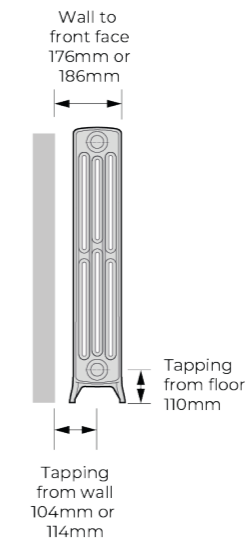

See page 58 for Colour options