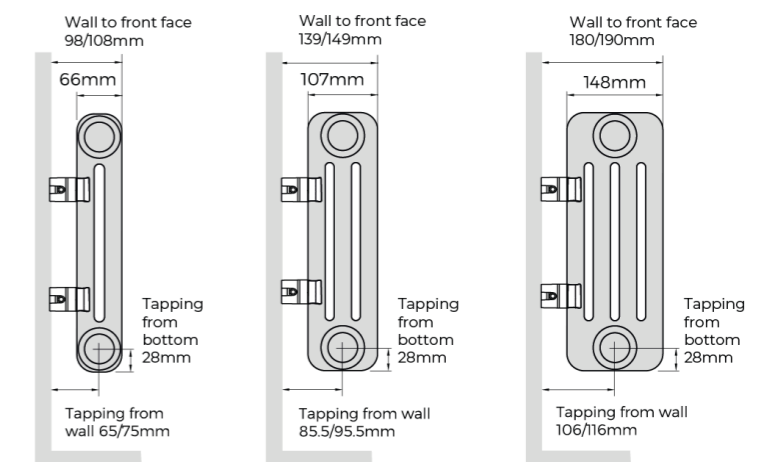

4 column shown with optional slip on feet, Satin Finchley TRV valves and pipe sleeves

2 column

3 column

Slip on feet (adds 100mm to the height of the radiator)

2 column

3 column

4 column

| Code | Description | List Price (per foot) | | Recommended feet | | | |
|--------------------------|--------------------------------|---------------------------------|---------|---|--------------------------|--------------------------------|---------------------------------|
| | | Ex VAT | Inc VAT | | | | |
| Slip On Feet | | | | | | | |
| FITZR-02 | Fitzrovia Raw Foot 2 Column | £43.75 | £52.50 | <table border="1"> <tr> <td>13-17 sections: 2</td> <td>21-35 sections (odd): 3</td> <td>26-40 sections (even): 4</td> </tr> </table> | 13-17 sections: 2 | 21-35 sections (odd): 3 | 26-40 sections (even): 4 |
| 13-17 sections: 2 | 21-35 sections (odd): 3 | 26-40 sections (even): 4 | | | | | |
| FITZR-03 | Fitzrovia Raw Foot 3 Column | £43.75 | £52.50 | | | | |
| FITZR-04 | Fitzrovia Raw Foot 4 Column | £43.75 | £52.50 | | | | |