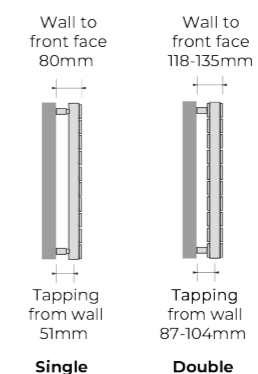

See page 58 for Colour options