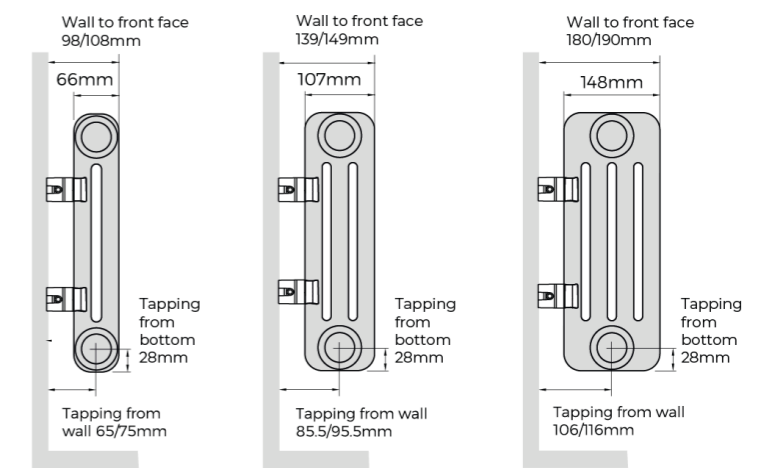

3 column shown with Studio Angled TRV valves and Chrome pipe sleeves

White finish

Optional slip on feet

Slip on feet (adds 100mm to the height of the radiator)

2 column

3 column

4 column

| Code | Description | List Price (per foot) | | Recommended feet |
|---------------------|-------------------------------|-----------------------|---------|---|
| | | Ex VAT | Inc VAT | |
| Slip On Feet | | | | |
| FITZW-02 | Fitzrovia White Foot 2 Column | £35.00 | £42.00 | 13-17 sections: 2 21-35 sections (odd): 3 26-40 sections (even): 4 |
| FITZW-03 | Fitzrovia White Foot 3 Column | £35.00 | £42.00 | |
| FITZW-04 | Fitzrovia White Foot 4 Column | £35.00 | £42.00 | |