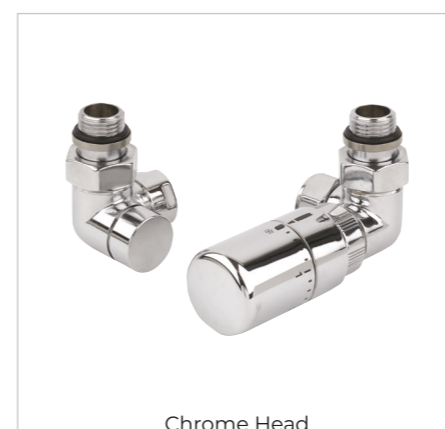

Sterling TRV 15mm

Straight

| Code | List Price | |
|--------------|------------|---------|
| | Ex VAT | Inc VAT |
| VLVSTE-SCTRV | £50.00 | £60.00 |

Angled

| Code | List Price | |
|--------------|------------|---------|
| | Ex VAT | Inc VAT |
| VLVSTE-ACTRV | £50.00 | £60.00 |

Stratford Corner TRV 15mm

Chrome Head

| Code | List Price | |
|----------------|------------|---------|
| | Ex VAT | Inc VAT |
| VLVSTR-CCTRV-C | £145.00 | £174.00 |

COLOURS

Due to the limitations of the printing process, finished product colour may vary from this publication. If you would like a colour swatch, please contact head office.