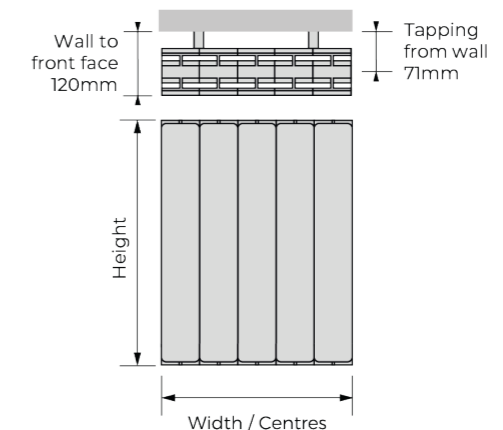

More sizes on next page +

Shown in Beaten Brass with Antique Brass Finchley TRV valves and pipe sleeves

RAL 7015 Slate Grey finish

Volcanic finish

White finish

See page 58 for Colour options

HOLBORN 97 HORIZONTAL