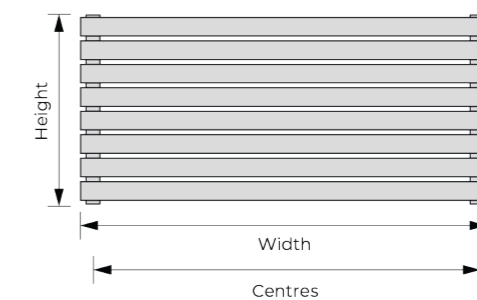

Wall to front face
87mm

Tapping from wall
47mm

Single

Wall to front face
130-140mm

Tapping from wall
90-100mm

Double

See page 58 for
Colour options