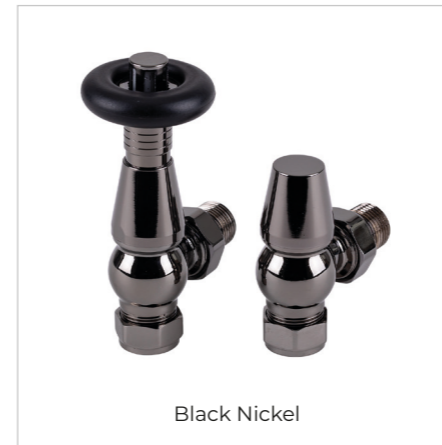

| Code | List Price | |
|---------------|------------|---------|
| | Ex VAT | Inc VAT |
| VLVFIN-AABTRV | £130.00 | £156.00 |

Temple Angled TRV 15mm

| Code | List Price | |
|---------------|------------|---------|
| | Ex VAT | Inc VAT |
| VLVTEM-ABNTRV | £105.00 | £126.00 |