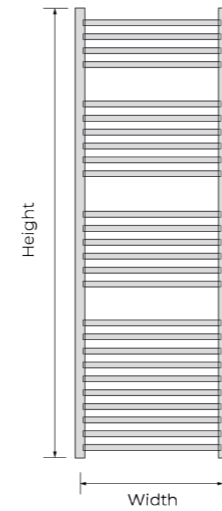

Code	List Price		Height mm	Width mm	Centres mm	Output		Matching Element Watts	Weight kg	Water Content litres
	Ex VAT	Inc VAT				Watts	BTU			

Electric										
NALCH-E-080-40	£205.00	£246.00	800	400	-	200	-	-	6.62	-
NALCH-E-080-50	£215.00	£258.00	800	500	-	300	-	-	7.69	-
NALCH-E-080-60	£224.00	£268.80	800	600	-	300	-	-	8.76	-
NALCH-E-100-40	£225.00	£270.00	1000	400	-	300	-	-	7.89	-
NALCH-E-100-50	£237.00	£284.40	1000	500	-	300	-	-	9.10	-
NALCH-E-100-60	£244.00	£292.80	1000	600	-	400	-	-	10.32	-
NALCH-E-120-40	£241.00	£289.20	1200	400	-	300	-	-	9.65	-
NALCH-E-120-50	£242.00	£290.40	1200	500	-	400	-	-	11.16	-
NALCH-E-120-60	£271.00	£325.20	1200	600	-	600	-	-	12.68	-
NALCH-E-160-40	£283.00	£339.60	1600	400	-	400	-	-	12.66	-
NALCH-E-160-50	£296.00	£355.20	1600	500	-	600	-	-	14.64	-
NALCH-E-160-60	£309.00	£370.80	1600	600	-	600	-	-	16.61	-